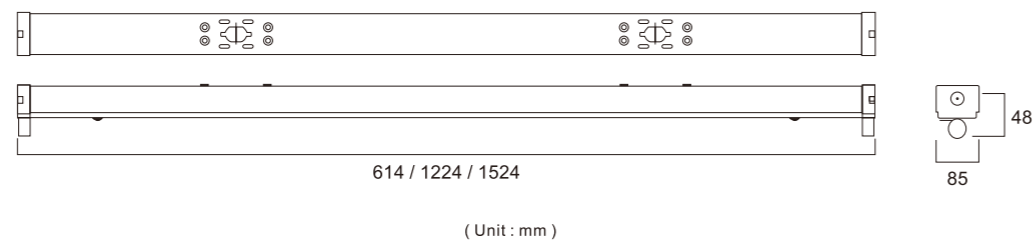

T8 British Double Battens

T8英式雙支架

Series Type: DBA-D-EN

Features 產品特點 >>

- The shell adopts arc surface streamline design, beautiful appearance, novel and unique;
- Using high-quality cold-rolled steel plate, electrostatic spraying treatment, durable;
- The lamp holder adopts a cut-in and rotating design, with tight contact, safe and reliable;
- Applicable places: homes, schools, offices, conference rooms, factories, etc.
- 外殼採用弧面流線設計, 造型美觀, 新穎獨特;
- 採用優質冷軋鋼板, 靜電噴塗處理, 經久耐用;
- 燈座採用切入旋轉式設計, 緊緩型接觸, 安全可靠;
- 適用場所: 家庭、學校、辦公室、會議室、工廠等。

Specification 產品規格 >>

Model 型號	Size 尺寸 (mm)	Number Of Tube 燈管數量 (pcs)	Material 材料	IP Grade IP等級	Weight 重量 (kg)	Carton Size 外箱尺寸 (mm)	PCS / CTN 每箱數量 (pcs)
DBA-D06-EN	614*85*48	2pcs*0.6m(2ft)	Cold-rolled steel	IP 20	0.66	64*20*20	8
DBA-D12-EN	1224*85*50	2pcs*1.2m(4ft)	Cold-rolled steel	IP 20	1.3	124*20*20	8
DBA-D15-EN	1524*85*48	2pcs*1.5m(5ft)	Cold-rolled steel	IP 20	1.53	154*20*20	8

- The product is a separate bracket, which can be equipped with LED tube as required
- Lamp light effect (lm/W), power (W), color rendering index (CRI), length, can be customized according to customer needs
- 產品為單獨支架, 可按需求配備LED燈管
- 燈管光效 (lm/W)、功率 (W)、顯色指數 (CRI)、長度, 可根據客戶需求定制

Specification 產品規格 >>

Model 型號	Size 尺寸 (mm)	Number Of Tube 燈管數量 (pcs)	Material 材料	IP Grade IP等級	Weight 重量 (kg)	Carton Size 外箱尺寸 (mm)	PCS / CTN 每箱數量 (pcs)
DBA-S06-EN-T5	567*58*48	1pcs*0.6m(2ft)	Cold-rolled steel	IP 20	0.62	60*20*20	8
DBA-S12-EN-T5	1167*58*48	1pcs*1.2m(4ft)	Cold-rolled steel	IP 20	1.26	120*20*20	8
DBA-S15-EN-T5	1467*58*48	1pcs*1.5m(5ft)	Cold-rolled steel	IP 20	1.5	150*20*20	8