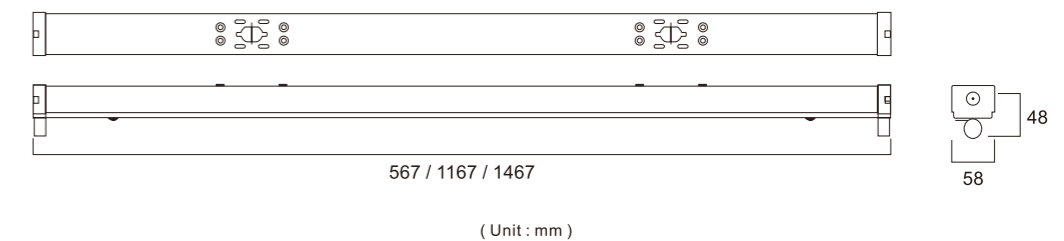

Specification 產品規格 >>

Model 型號	Size 尺寸 (mm)	Number Of Tube 燈管數量 (pcs)	Material 材料	IP Grade IP等級	Weight 重量 (kg)	Carton Size 外箱尺寸 (mm)	PCS / CTN 每箱數量 (pcs)
DBA-D06-EN	614*85*48	2pcs*0.6m(2ft)	Cold-rolled steel	IP 20	0.66	64*20*20	8
DBA-D12-EN	1224*85*50	2pcs*1.2m(4ft)	Cold-rolled steel	IP 20	1.3	124*20*20	8
DBA-D15-EN	1524*85*48	2pcs*1.5m(5ft)	Cold-rolled steel	IP 20	1.53	154*20*20	8

- The product is a separate bracket, which can be equipped with LED tube as required
- Lamp light effect (lm/W), power (W), color rendering index (CRI), length, can be customized according to customer needs
- 產品為單獨支架, 可按需求配備LED燈管
- 燈管光效 (lm/W)、功率 (W)、顯色指數 (CRI)、長度, 可根據客戶需求定制

T5 British Single Battens

T5英式單支架

Series Type: DBA-S-EN-T5

Features 產品特點 >>

- The shell adopts arc surface streamline design, beautiful appearance, novel and unique;
- Using high-quality cold-rolled steel plate, electrostatic spraying treatment, durable;
- The lamp holder adopts a cut-in and rotating design, with tight contact, safe and reliable;
- Applicable places: homes, schools, offices, conference rooms, factories, etc.
- 外殼採用弧面流線設計, 造型美觀, 新穎獨特;
- 採用優質冷軋鋼板, 靜電噴塗處理, 經久耐用;
- 燈座採用切入旋轉式設計, 緊緩型接觸, 安全可靠;
- 適用場所: 家庭、學校、辦公室、會議室、工廠等。

Specification 產品規格 >>

Model 型號	Size 尺寸 (mm)	Number Of Tube 燈管數量 (pcs)	Material 材料	IP Grade IP等級	Weight 重量 (kg)	Carton Size 外箱尺寸 (mm)	PCS / CTN 每箱數量 (pcs)
DBA-S06-EN-T5	567*58*48	1pcs*0.6m(2ft)	Cold-rolled steel	IP 20	0.62	60*20*20	8
DBA-S12-EN-T5	1167*58*48	1pcs*1.2m(4ft)	Cold-rolled steel	IP 20	1.26	120*20*20	8
DBA-S15-EN-T5	1467*58*48	1pcs*1.5m(5ft)	Cold-rolled steel	IP 20	1.5	150*20*20	8