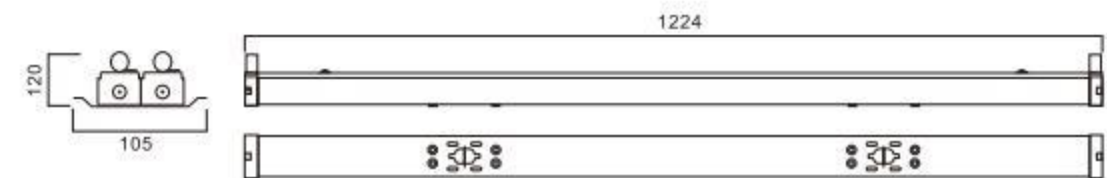

(Unit : mm)

Specification 產品規格 >>

Model 型號	Size 尺寸 (mm)	Number Of Tube 燈管數量 (pcs)	Material 材料	IP Grade IP等級	Weight 重量 (kg)	Carton Size 外箱尺寸 (mm)	PCS / CTN 每箱數量 (pcs)
DBA-D1236-Y	1224*120*105	1pcs*0.6m(2ft)	Cold-rolled steel	IP 20	2	1230*20*20	4

- The product is a separate bracket, which can be equipped with LED tubes as required
- Lamp light effect (lm/W), power (W), color rendering index (CRI), length, can be customized according to customer needs
- 產品為單獨支架，可按需求配備LED燈管
- 燈管光效 (lm/W)、功率 (W)、顯色指數 (CRI)、長度，可根據客戶需求定制