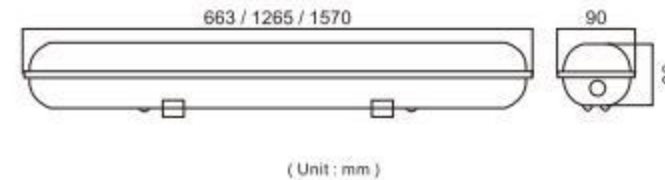

T8 Single Opalescent Mask Battens

T8單支乳白罩防水支架

Series Type: IPB-TM-N-S

Features 產品特點 >>

- The lampshade and lamp body are made of high-quality plastics, which have anti-UV and flame-retardant properties and high mechanical strength
- There are protective coils and waterproof joints at both ends of the lamp body, with good sealing performance and protection level Ip65
- Reasonable light distribution design, soft light, effectively suppress glare, and effectively protect eyesight
- Installation method: Ceiling type, fixed by hanging wire and line pipe hook
- Scope of application: factories, flyovers, basements, parking lots, food courts and other environments

- 灯罩、灯体由优质塑料制造, 具有防UV和阻燃特性, 机械强度高
- 灯体两端有护线圈和防水接头, 密封性能好, 防护等级IP65
- 合理配光设计, 光线柔和, 有效抑制眩光, 有效的保护视力
- 安装方式: 吸顶式、采用吊线、线管吊钩固定
- 适用范围: 工厂、天桥、地下室、停车场、食品场等环境

Specification 產品規格 >>

Model 型號	Size 尺寸 (mm)	Number Of Tube 燈管數量 (pcs)	Material 材料	IP Grade IP等級	Carton Size 外箱尺寸 (mm)	PCS / CTN 每箱數量 (pcs)
IPB-TM0608-N-S	663*86*90	1pcs*0.6m(2ft)	ABS+PC	IP 65	695*285*220	9
IPB-TM1208-N-S	1265*86*90	1pcs*1.2m(4ft)	ABS+PC	IP 65	1295*285*220	9
IPB-TM1508-N-S	1570*86*90	1pcs*1.5m(5ft)	ABS+PC	IP 65	1595*290*300	9

- The product is a separate bracket, which can be equipped with LED tubes as required
- Lamp light effect (lm/W), power (W), color rendering index (CRI), length, can be customized according to customer needs

- 產品為单独支架, 可按需求配備LED燈管
- 燈管光效 (lm/W)、功率 (W)、顯色指數 (CRI)、長度, 可根據客戶需求定制

T8 Double Opalescent Mask Battens

T8雙支乳白罩防水支架

Series Type: IPB-TM-N-D

Features 產品特點 >>

- The lamp body design has the functions of dustproof, moisture-proof and waterproof
- Good toughness and strong impact resistance
- With high transmittance and even luminance
- With high thermal conductivity and good heat dissipation
- High elastic rubber ring seal between lamp body and mask, stainless steel clasp,

- 燈體設計具有防塵, 防潮, 防水功能
- 韌性好, 抗衝擊性強
- 透光率高, 亮度均勻
- 導熱係數高, 散熱好
- 燈體與面罩之間採用高彈性橡膠圈密封, 不銹鋼表扣