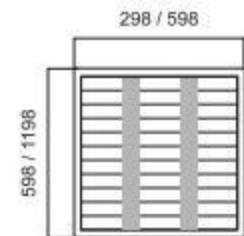

(Unit: mm)

Specification 產品規格 >>

Model 型號	Size 尺寸 (mm)	Number Of Tube 燈管數量 (pcs)	Material 材料	IP Grade IP等級	Carton Size 外箱尺寸 (mm)	PCS / CTN 每箱數量 (pcs)
GLP-MA0306-I	298*598*50	2pcs*0.6m(2ft)	Cold-rolled steel	IP 20	1240*180*225	2
GLP-MA0312-I	298*1198*50	2pcs*1.2m(4ft)	Cold-rolled steel	IP 20	1240*130*330	2
GLP-MA0606-I	598*598*50	3pcs*0.6m(2ft)	Cold-rolled steel	IP 20	655*120*635	2
GLP-MA0612-I	598*1195*50	3pcs*1.2m(4ft)	Cold-rolled steel	IP 20	1235*120*640	2

- The product is a separate bracket, which can be equipped with LED tubes as required
- Lamp light effect (lm/W), power (W), color rendering index (CRI), length, can be customized according to customer needs
- 產品為單獨支架，可按需求配備LED燈管
- 燈管光效 (lm/W)、功率 (W)、顯色指數 (CRI)、長度，可根據客戶需求定制