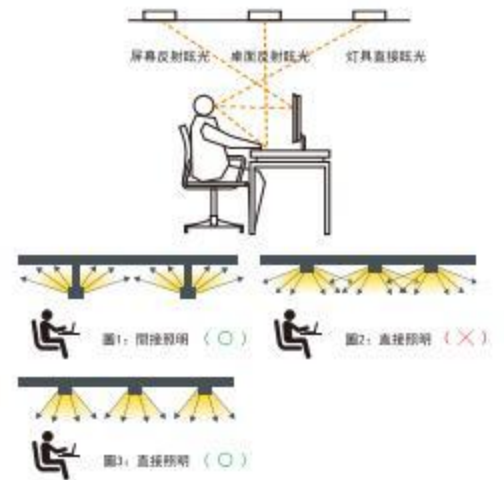

Glare 眩光

是指視野中由於不適宜亮度分佈,是因視野內的亮度大幅超過眼睛所適應,以致引起視覺不舒適和降低物體可見度的視覺條件。視野內產生人眼無法適應之光亮感覺,可能引起厭惡、煩擾、不舒服或視力受損不舒服、甚或喪失明視度。在視野中某一局部地方出現過高的亮度或前後發生過大的亮度變化。

眩光是引起視覺疲勞的重要原因之一。

Refers to the unsuitable brightness distribution in the visual field, resulting in visual discomfort and reduced object visibility Visual conditions. There is a discomfort feeling in the eye vision that a person cannot withstand that would cause disgust, discomfort or even loss of vision. Excessive brightness in a special location of vision, or excessive brightness changes.

Glare is one of the important causes of visual fatigue.