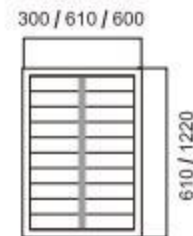

T5 Surface Mounted Grille Luminaires

T5明裝格柵燈盤

Series Type: GLP-RA-I

Features 產品特點 >>

- The chassis is made of high-quality steel, and the surface is treated by spray molding process
- The mask is made of Matt aluminum material, with deep arc design, good reflection effect and even and soft light
- The frame is made of high-quality cold-rolled steel plate, which is resistant to corrosion and rust after degreasing, rust prevention and electrostatic powder spraying
- Simple shape, strong visual impact
- Good anti rust and corrosion performance, not easy to wear, no discoloration, not easy to adhere to dust
- 底盤採用優質鋼材，表面採用噴塑工藝處理
- 面罩採用亞光鋁材料，深弧形設計，反光效果好，讓光線均勻柔和
- 邊框採用優質冷軋鋼板，經除油除鏽防油及靜電粉末噴塗處理，耐腐耐鏽
- 造型簡潔，視覺衝擊效果強烈
- 防銹腐蝕效能好，不易磨損，不變色，不易粘附灰塵

(Unit: mm)

Specification 產品規格 >>

Model 型號	Size 尺寸 (mm)	Number Of Tube 燈管數量 (pcs)	Material 材料	IP Grade IP等級	Carton Size 外箱尺寸 (mm)	PCS / CTN 每箱數量 (pcs)
GLP-RA0306-I	300*610*75	2pcs*0.6m(2ft)	Cold-rolled steel	IP 20	640*155*305	2
GLP-RA0312-I	300*1220*75	2pcs*1.2m(4ft)	Cold-rolled steel	IP 20	1250*155*305	2
GLP-RA0606-I	610*610*75	3pcs*0.6m(2ft)	Cold-rolled steel	IP 20	635*160*615	2
GLP-RA0612-I	600*1220*75	3pcs*1.2m(4ft)	Cold-rolled steel	IP 20	1250*160*615	2

- The product is a separate bracket, which can be equipped with LED tubes as required
- Lamp light effect (lm/W), power (W), color rendering index (CRI), length, can be customized according to customer needs
- 產品為單獨支架，可按需求配備LED燈管
- 燈管光效 (lm/W)、功率 (W)、顯色指數 (CRI)、長度，可根據客戶需求定制

T8 Surface Mounted Luminaires

T8明裝燈盤

Series Type: GLP-F-PS

Features 產品特點 >>

- The chassis is made of high-quality steel, and the surface is treated by spray molding process
- The mask is made of Matt aluminum material, with deep arc design, good reflection effect and even and soft light
- The frame is made of high-quality cold-rolled steel plate, which is resistant to corrosion and rust after degreasing, rust prevention and electrostatic powder spraying
- Simple shape, strong visual impact
- Good anti rust and corrosion performance, not easy to wear, no discoloration, not easy to adhere to dust
- 底盤採用優質鋼材，表面採用噴塑工藝處理
- 面罩採用亞光鋁材料，深弧形設計，反光效果好，讓光線均勻柔和
- 邊框採用優質冷軋鋼板，經除油除鏽防油及靜電粉末噴塗處理，耐腐耐鏽
- 造型簡潔，視覺衝擊效果強烈
- 防銹腐蝕效能好，不易磨損，不變色，不易粘附灰塵