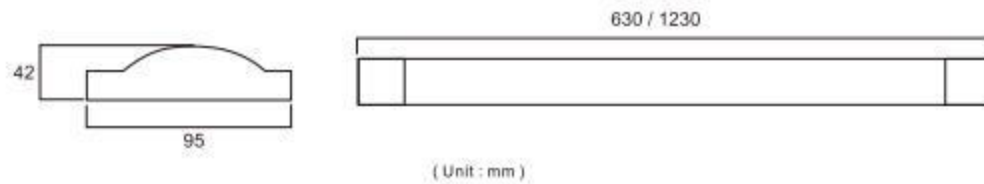

T8 Single Dustproof Battens

T8單隻防尘支架

Series Type: DBA-S-N

Features 產品特點 >>

1. The shell adopts arc surface streamline design, beautiful appearance, novel and unique;
   - Using high-quality cold-rolled steel plate, electrostatic spraying treatment, durable;
   - The lamp holder adopts a cut-in and rotating design, with tight contact, safe and reliable;
   - Applicable places: homes, schools, offices, conference rooms, factories, etc.
   - Installation mode: ceiling installation or suspension installation
2. 外殼採用弧面流線設計, 造型美觀, 新穎獨特
   - 採用優質冷軋鋼板, 靜電噴塗處理, 經久耐用
   - 燈座採用切入旋轉式設計, 緊緩型接觸, 安全可靠
   - 適用場所: 家庭、學校、辦公室、會議室、工廠等
   - 安裝方式: 吸頂安裝或懸掛安裝

Specification 產品規格 >>

Model 型號	Size 尺寸 (mm)	Number Of Tube 燈管數量 (pcs)	Material 材料	IP Grade IP等級	Weight 重量 (kg)	Carton Size 外箱尺寸 (mm)	PCS / CTN 每箱數量 (pcs)
DBA-S0609-N	630*95*42	1pcs*0.6m(2ft)	Iron+PC	IP 20	0.4	660*290*210	12
DBA-S1218-N	1230*95*42	1pcs*1.2m(4ft)	Iron+PC	IP 20	0.8	1260*290*210	12

1. The product is a separate bracket, which can be equipped with LED tubes as required
   - Lamp light effect (lm/W), power (W), color rendering index (CRI), length, can be customized according to customer needs
2. 產品為單獨支架, 可按需求配備LED燈管
   - 燈管光效 (lm/W)、功率 (W)、顯色指數 (CRI)、長度, 可根據客戶需求定制

T8 Prism Dustproof Batten

T8棱鏡防塵支架

Series Type: DBA-FA-T

Features 產品特點 >>

1. This Batten is suitable for T8 LED tube installation
   - The lamp body is made of high-quality cold-rolled steel plate with a thickness of 0.4mm, and the is anti-rust and durable, and is not easy to wear
   - With a prismafic diffuser
   - Dust and insect-proof
2. 此板條適用於T8 LED管安裝
   - 燈體採用優質冷軋鋼板, 厚度0.4mm, 防銹耐用, 不易磨損
   - 帶棱柱狀擴散器
   - 防塵防蟲