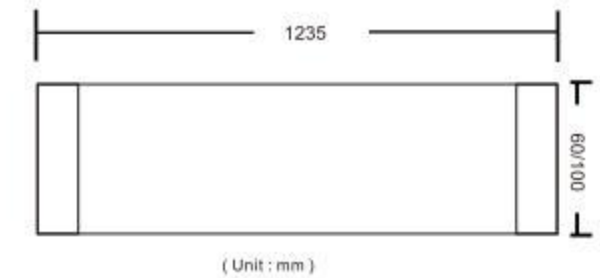

Specification 產品規格 >>

Model 型號	Size 尺寸 (mm)	Number Of Tube 燈管數量 (pcs)	Material 材料	IP Grade IP等級	Carton Size 外箱尺寸 (mm)	PCS / CTN 每箱數量 (pcs)
DBA-FA-T0612	1235*60*55	1pcs*1.2m(4ft)	Cold-rolled steel plate	IP 20	1240*200*190	9
DBA-FA-T1012	1235*100*55	2pcs*1.2m(4ft)	Cold-rolled steel plate	IP 20	1240*200*190	6

1. The product is a separate bracket, which can be equipped with LED tubes as required
   - Lamp light effect (lm/W), power (W), color rendering index (CRI), length, can be customized according to customer needs
2. 產品為單獨支架, 可按需求配備LED燈管
   - 燈管光效 (lm/W)、功率 (W)、顯色指數 (CRI)、長度, 可根據客戶需求定制