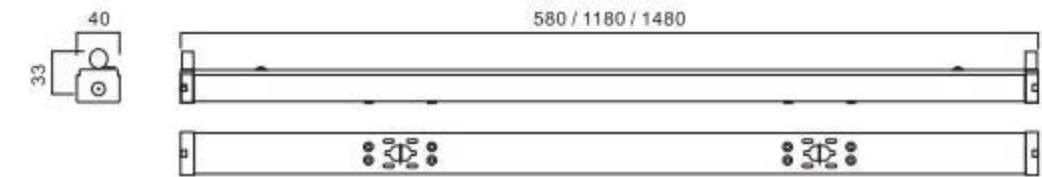

(Unit: mm)

Specification 產品規格 >>

Model 型號	Size 尺寸 (mm)	Number Of Tube 燈管數量 (pcs)	Material 材料	IP Grade IP等級	Weight 重量 (kg)	Carton Size 外箱尺寸 (mm)	PCS / CTN 每箱數量 (pcs)
DBA-S50609-Y	580*40*33	1pcs*0.6m(2ft)		IP 20	0.5	60*45*38	8
DBA-S51218-Y	1180*40*33	1pcs*1.2m(4ft)	Aluminum	IP 20	1	120*45*38	8
DBA-S51520-Y	1480*40*33	1pcs*1.5m(5ft)	Aluminum	IP 20	1.5	150*45*38	8

- The product is a separate bracket, which can be equipped with LED tubes as required
- Lamp light effect (lm/W), power (W), color rendering index (CRI), length, can be customized according to customer needs
- 產品為單獨支架, 可按需求配備LED燈管
- 燈管光效 (lm/W)、功率 (W)、顯色指數 (CRI)、長度, 可根據客戶需求定制