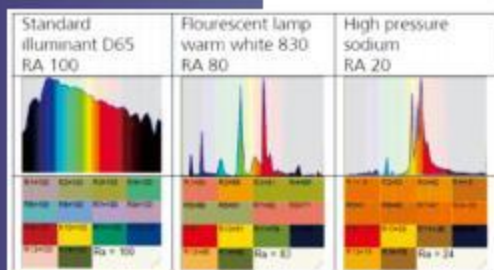

### Lumen 流明

Lumen 實際上是代表著光的強度，也就是光通量 (Luminous flux) 即指光源在某單位時間內所發出之光線總數量。一般稱作光束)的單位，簡而言之，流明就是光束照在物體表面的量。

Lumen actually represents the intensity of lights, that is, the luminous flux(Luminous Flux) refers to the unit of the total amount of light emitted by a light source in a unit time, generally referred to as the light beam. In short, lumens is the light beam Amount on the surface of the object.

### Color Rendering Index 顯色性指數

顯色度以Ra來表示，天然光的顯色度為100Ra，顯色度越接近100Ra，我們看到的顏色就越接近物體的自然原色。也就是顏色逼真的程度，顯色度高 我們所看到的顏色也就是較接近自然原色，顯色度低對於顏色的表現較差，所看到的顏色偏差也延遲。

Color rendering is represented by Ra, the color rendering of natural light is 100 Ra, the closer the color rendering is to 100 Ra, the color we see is closer to the natural primary color of the object. Color is realistic. The degree of color rendering is high. The color we see is close to natural primary color, low color rendering, poor performance for color, The color deviation seen is also delayed.