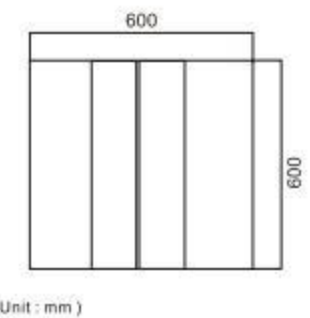

Specification 產品規格 >>

Model 型號	Size 尺寸 (mm)	Number Of Tube 燈管數量 (pcs)	Material 材料	IP Grade IP等級	Carton Size 外箱尺寸 (mm)	PCS / CTN 每箱數量 (pcs)
SLP-0606	600 * 600	3pcs*0.6m(2ft)	Cold-rolled steel	IP 20	63*63*30	2

- The product is a separate bracket, which can be equipped with LED tubes as required
- Lamp light effect (lm/W), power (W), color rendering index (CRI), length, can be customized according to customer needs
- 產品為單獨支架，可按需求配備LED燈管
- 燈管光效 (lm/W)、功率 (W)、顯色指數 (CRI)、長度，可根據客戶需求定制