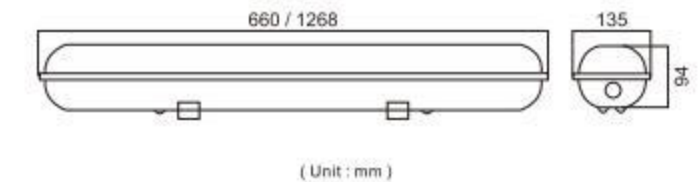

Features 產品特點 >>

- Waterproof rating: IP65; certification standard: CE ROHS
- With waterproof, dust-proof, insect-proof and moisture-proof functions
- Suitable for T8 and T5 fluorescent tubes, LED tubes
- Made with the best PC materials, not easy to break, durable
- Various materials: PC, PS, ABS optional
- 防水等級: IP65; 認證標準: CE ROHS
- 具有防水、防塵、防蟲、防潮功能
- 適合T8和T5螢光燈管, LED燈管
- 採用優質PC材料製作, 不易破裂, 耐用
- 多種材料: PC、PS、ABS可選