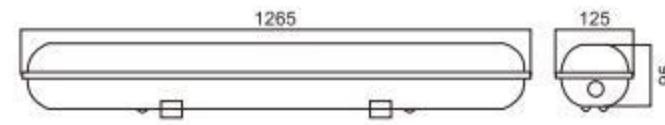

T8 Waterproof Double Battens

T8防水雙支架

Series Type: IPBA-1240-M128ETI-M

Features 產品特點 >>

- The lamp body design has the functions of dustproof, moisture-proof and waterproof
- Good toughness and strong impact resistance
- With high transmittance and even luminance
- With high thermal conductivity and good heat dissipation
- The lamp body and lampshade are made of polycarbonate (PC), with a locking design, which is easy to disassemble. PC or stainless steel buckles can be used.

- 燈體設計具有防塵, 防潮, 防水功能
- 韌性好, 抗衝擊性強
- 透光率高, 亮度均勻
- 導熱係數高, 散熱好
- 燈體及燈罩是採用聚碳酸料(PC)製造, 鎖扣式設計, 拆卸方便, 可選用PC或不鏽鋼搭扣

(Unit: mm)

Specification 產品規格 >>

Model 型號	Size 尺寸 (mm)	Number Of Tube 燈管數量 (pcs)	Material 材料	IP Grade IP等級	Carton Size 外箱尺寸 (mm)	PCS / CTN 每箱數量 (pcs)
IPBA-1240-M128ETI-M	1265*125*95	2pcs*1.2m(2ft)	PC	IP 65	1285*140*100	4

- The product is a separate bracket, which can be equipped with LED tubes as required
- Lamp light effect (lm/W), power (W), color rendering index (CRI), length, can be customized according to customer needs

- 產品為單獨支架, 可按需求配備LED燈管
- 燈管光效(lm/W)、功率(W)、顯色指數(CRI)、長度, 可根據客戶需求定制

Integrated Three Proof Lamp

一體化三防燈

Series Type: IPB-1236-PWM118

Features 產品特點 >>

- The whole lamp body is made of high-quality pc, anti-falling, explosion-proof, high light transmission, toughness and not easy to yellow
- The two ends of the lamp are sealed with waterproof glue, and the outlet end adopts a screw knob, and the waterproof grade is Ip65
- Double row high lumen copper bracket lamp beads, soft light CRI 80
- Using constant current and wide voltage drive power, more stable light emission and longer life span

- 全燈體採用優質pc, 防摔防爆高透光, 韌性好不易發黃
- 燈兩端採用防水膠密封, 出線端採用螺絲旋鈕, 防水等級IP65
- 雙排高流明銅支架燈珠, 光線柔和顯指80
- 採用恒流寬壓驅動電源, 發光更穩定, 壽命更持久