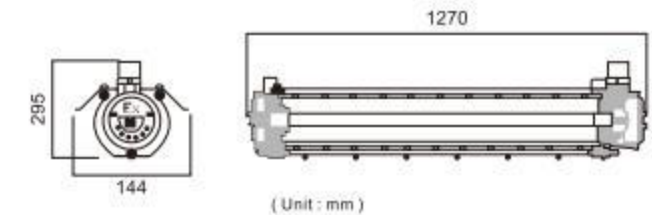

T8 Explosion-proof Single Battens

T8防爆單支架

Series Type: IPB-EPL-G-S

Features 產品特點 >>

- Cast aluminum alloy shell with plastic sprayed surface;
- The lamp tube is connected with the end cover by an aluminum support beam. Easy to replace the lamp;
- Either steel pipe or cable wiring can be used, and the safety index is high; the structure is light, compact and beautiful;
- Suitable for explosive hazardous environments such as power plants, storage, steel, petrochemicals, ships, venues, etc.

- 鑄鋁合金外殼，表面噴塑；
- 燈管利用鋁支撐與端蓋連成一體。便於更換燈管；
- 鋼管或電纜佈線均可，安全指數高；結構輕巧、美觀大方；
- 適用於電廠、儲存、鋼鐵、石化、船舶、場館等爆炸性危險環境

Specification 產品規格 >>

Model 型號	Size 尺寸 (mm)	Number Of Tube 燈管數量 (pcs)	Material 材料	IP Grade IP等級	Weight 重量 (kg)	Carton Size 外箱尺寸 (mm)	PCS / CTN 每箱數量 (pcs)
IPB-EPL1218-G66-S	1270*295*144	1pcs*1.2m(4ft)	Steel Die Casting + Tempered Glass	IP 66	3.4	130*31*19	1

- The product is a separate bracket, which can be equipped with LED tubes as required
- Lamp light effect (lm/W), power (W), color rendering index (CRI), length, can be customized according to customer needs

- 產品為單獨支架，可按需求配備LED燈管
- 燈管光效 (lm/W)、功率 (W)、顯色指數 (CRI)、長度，可根據客戶需求定制

Explosion-proof Battens

防爆支架