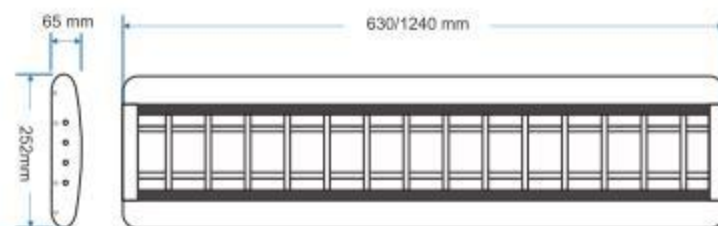

(Unit : mm)

Specification 產品規格 >>

Model 型號	Size 尺寸 (mm)	Number Of Tube 燈管數量 (pcs)	Material 材料	IP Grade IP等級	Carton Size 外箱尺寸 (mm)	PCS / CTN 每箱數量 (pcs)
GLP-A0618	630*252*65	2pcs*0.6m(2ft)	Cold-rolled steel	IP 20	645*175*325	2
GLP-A1236	1240*252*65	2pcs*1.2m(4ft)	Cold-rolled steel	IP 20	1250*180*330	2

- The product is a separate bracket, which can be equipped with LED tubes as required
- Lamp light effect (lm/W), power (W), color rendering index (CRI), length, can be customized according to customer needs

- 產品為單獨支架，可按需求配備LED燈管
- 燈管光效 (lm/W)、功率 (W)、顯色指數 (CRI)、長度，可根據客戶需求定制