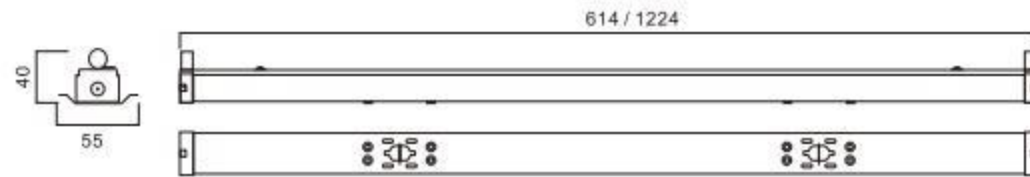

T8 Single Battens

T8單支架

Series Type: DBA-S-Y

Features 產品特點 >>

- The shell adopts arc surface streamline design, beautiful appearance, novel and unique;
- Using high-quality cold-rolled steel plate, electrostatic spraying treatment, durable;
- The lamp holder adopts a cut-in and rotating design, with tight contact, safe and reliable;
- Applicable places: homes, schools, offices, conference rooms, factories, etc.
- 外殼採用弧面流線設計, 造型美觀, 新穎獨特;
- 採用優質冷軋鋼板, 靜電噴塗處理, 經久耐用;
- 燈座採用切入旋轉式設計, 緊緩型接觸, 安全可靠;
- 適用場所: 家庭、學校、辦公室、會議室、工廠等。

(Unit: mm)

Specification 產品規格 >>

Model 型號	Size 尺寸 (mm)	Number Of Tube 燈管數量 (pcs)	Material 材料	IP Grade IP等級	Weight 重量 (kg)	Carton Size 外箱尺寸 (mm)	PCS / CTN 每箱數量 (pcs)
DBA-S0609-Y	614*58*48	1pcs*0.6m(2ft)	Aluminum	IP 20	0.55	64*20*20	8
DBA-S1218-Y	1224*58*48	1pcs*1.2m(4ft)		IP 20	1.15	124*20*20	8

- The product is a separate bracket, which can be equipped with LED tubes as required
- Lamp light effect (lm/W), power (W), color rendering index (CRI), length, can be customized according to customer needs
- 產品為單獨支架, 可按需求配備LED燈管
- 燈管光效 (lm/W)、功率 (W)、顯色指數 (CRI)、長度, 可根據客戶需求定制

T5 Single Battens

T5單支架

Series Type: DBA-S5-Y

Features 產品特點 >>

- The shell adopts arc surface streamline design, beautiful appearance, novel and unique;
- Using high-quality cold-rolled steel plate, electrostatic spraying treatment, durable;
- The lamp holder adopts a cut-in and rotating design, with tight contact, safe and reliable;
- Applicable places: homes, schools, offices, conference rooms, factories, etc.
- 外殼採用弧面流線設計, 造型美觀, 新穎獨特;
- 採用優質冷軋鋼板, 靜電噴塗處理, 經久耐用;
- 燈座採用切入旋轉式設計, 緊緩型接觸, 安全可靠;
- 適用場所: 家庭、學校、辦公室、會議室、工廠等。