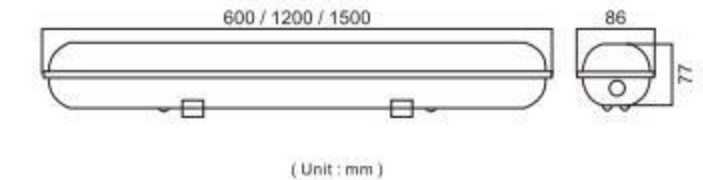

Specification 產品規格 >>

Model 型號	Size 尺寸 (mm)	Number Of Tube 燈管數量 (pcs)	Material 材料	IP Grade IP等級	Carton Size 外箱尺寸 (mm)	PCS / CTN 每箱數量 (pcs)
IPB-TM0608-N-D	660*86*77	2pcs*0.6m(2ft)	PC+PC	IP 65	630*280*255	9
IPB-TM1208-N-D	1200*86*77	2pcs*1.2m(4ft)	PC+PC	IP 65	1230*280*255	9
IPB-TM1508-N-D	1500*86*77	2pcs*1.5m(5ft)	PC+PC	IP 65	1530*280*255	9

- The product is a separate bracket, which can be equipped with LED tubes as required
- Lamp light effect (lm/W), power (W), color rendering index (CRI), length, can be customized according to customer needs

- 產品為单独支架, 可按需求配備LED燈管
- 燈管光效 (lm/W)、功率 (W)、顯色指數 (CRI)、長度, 可根據客戶需求定制