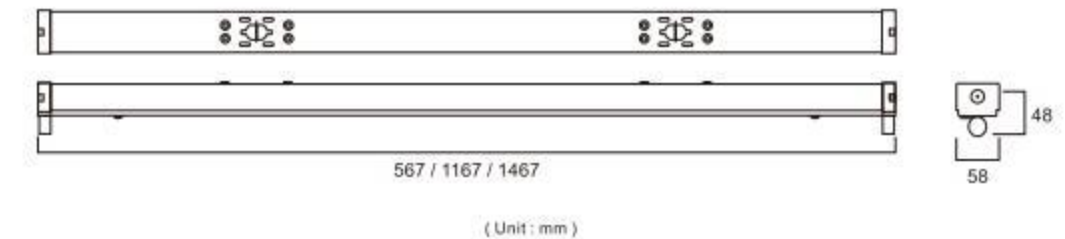

Features 產品特點 >>

- The shell adopts arc surface streamline design, beautiful appearance, novel and unique;
- Using high-quality cold-rolled steel plate, electrostatic spraying treatment, durable;
- The lamp holder adopts a cut-in and rotating design, with tight contact, safe and reliable;
- Applicable places: homes, schools, offices, conference rooms, factories, etc.
- 外殼採用弧面流線設計，造型美觀，新穎獨特；
- 採用優質冷軋鋼板，靜電噴塗處理，經久耐用；
- 燈座採用切入旋轉式設計，緊緩型接觸，安全可靠；
- 適用場所：家庭、學校、辦公室、會議室、工廠等。