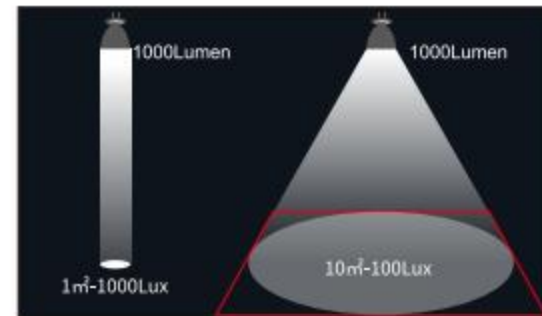

### Lumen 流明

Lumen 實際上是代表著光的強度，也就是光通量 (Luminous flux) 即指光源在某單位時間內所發出之光線總數量。一般稱作光束)的單位，簡而言之，流明就是光束照在物體表面的量。

Lumen actually represents the intensity of lights, that is, the luminous flux(Luminous Flux) refers to the unit of the total amount of light emitted by a light source in a unit time, generally referred to as the light beam. In short, lumens is the light beam Amount on the surface of the object.