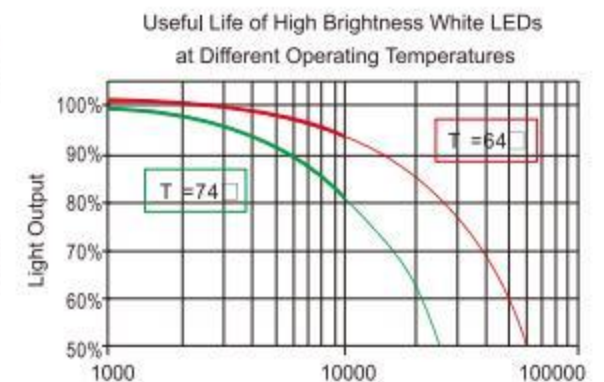

#### 經濟壽命 (economic life)

指流明輸出的總時數

以上，燈的光通維持率達到標準規定的要求並能繼續燃點至50%的燈 (即50%的燈失效時的壽命)，同時考慮損壞以及光束輸出衰減的狀況下能維持光源為70%以上。

Divided into two types of average life and economic life, in hours.

#### Life expectancy (rate average life)

For example, each of the 100 light bulbs is on at the same time. If after 60,000 hours, The 50th lamp is broken and extinguished, and the average life of the lamp is 60000 hours.

#### Economic life

Economic life refers to lumen output.

The above, The lumen maintenance rate of the indicator lamp meets the requirements of the standard that can continue burning point to 50% of lamps (ie, that point at 50% of lamp fails). Taking into account for the damage, lumen output decay, it can maintain light source at 70% healthy condition.