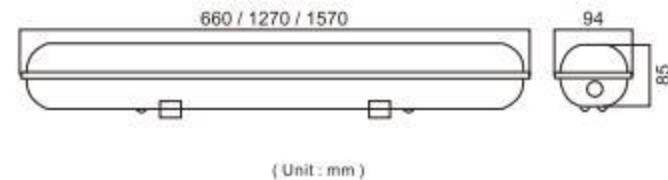

T8 Single Waterproof Battens

T8單支防水支架

Series Type: IPB-GF-N-S

Features 產品特點 >>

- The lamp body design has the functions of dustproof, moisture-proof and waterproof
- Good toughness and strong impact resistance
- With high transmittance and even luminance
- With high thermal conductivity and good heat dissipation
- High elastic rubber ring seal between lamp body and mask, stainless steel clasp,
- 燈體設計具有防塵, 防潮, 防水功能
- 韌性好, 抗衝擊性強
- 透光率高, 亮度均勻
- 導熱係數高, 散熱好
- 燈體與面罩之間採用高彈性橡膠圈密封, 不銹鋼表扣