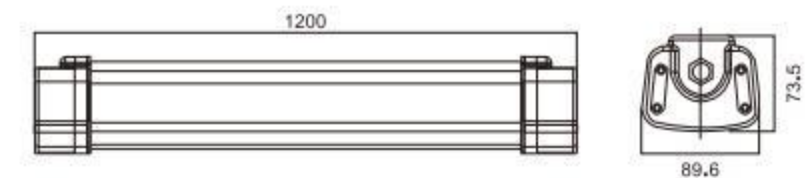

(Unit: mm)

Specification 產品規格 >>

Model 型號	Voltage 電壓 (V)	Power 功率 (W)	Lumen Output 輸出流明 (lm/W)	Color Rendering 顯色度 (CRI)	Color Temperature 色溫 (K)	Life Time 壽命 (H)	Beam Angle 光束角 (°)	Operating Temperature 工作溫度 (°C)	IP Grade IP等級	Size 尺寸 (mm)
IPB-1236-PWM118	85~265	36	110	>80	2700~6500	50000	120	-20~45	IP 65	1200*74*60

- Light efficiency (lm/W), Power (W), Color Rendering Index (CRI), Size Can be customized according to customer needs
- Our Standard Power factor (PF) > 0.9 and Total harmonic index THD < 15%, According to customer requirements can produce a lower THD < 10%
- This type of certification is issued by a government-approved laboratory for Safety certification, Fire testing, Restriction of Hazardous Substances (RoHS), Photobiological safety of lamps and lamp systems. (an Exemption Group) and other test certifications to ensure product quality

- 光效(lm/W)、功率(W)、顯色指數(CRI)、長度, 可根據客戶需求定制
- 此型號標準之功率因素(PF)>0.9, 總諧波指數THD<15%, 可按客戶需要生產低總諧波指數<10%
- 此型號認證由可實驗室發出之安全認證消防測試, 環保物料(RoHS), 光生物安全為Exemption Group及其它測試, 保證客戶使用更安心滿意