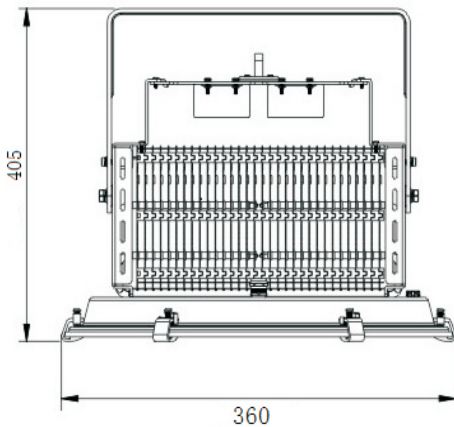

High Bay LED Light

Model : HB-IP300-O108F

Features:

- *Available in 300W
- *IP 65 protection level
- *High luminous efficacy 100lm

Lighting Source

Model : HB-IP300-O108F

Standard

Standard Size(mm)	Ø 360*405mm
Voltage (V)	AC85~265V
Beam Angle	90 degree
CRI	>80Ra
Luminous Efficacy	100 lm/w
Power Factor	> 0.90
Power (W)	300W
Cover Material	Aluminum , PC Cover
Color Temperature	2700K-6500K
Life Time	50,000(H)
IP Grade	IP 65