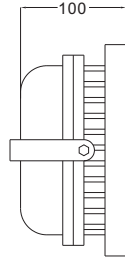

LED Flood Light

Model : FL-A20-H128E

Features:

- 1.High Lumen Chip
- 2.It can be used for indoor and outdoor lighting
- 3.Waterproof Driver, Passed CE ROHS EMC
- 4.Good Heatsink
- 5.Easy to install and remove

Model : FL-A20-H128E

Standard

Standard Size(mm)	237*200*100mm
Voltage (V)	AC85~265V
Beam Angle	120 degree
CRI	>80Ra
Luminous Efficacy	120 lm/w
Power Factor	> 0.90
Power (W)	20W
Cover Material	Aluminum , PC Cover
Color Temperature	2700K-6500K
Life Time	50,000(H)
IP Grade	IP 67