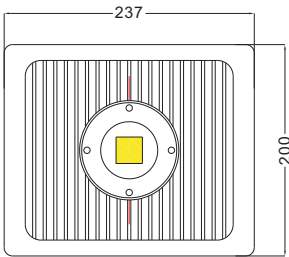

LED Flood Light

Model : FL-A20-H128E

Features:

- 1.High Lumen Chip
- 2.It can be used for indoor and outdoor lighting
- 3.Waterproof Driver, Passed CE ROHS EMC
- 4.Good Heatsink
- 5.Easy to install and remove

Model : FL-A20-H128E

Standard

Standard Size(mm)	237*200*100mm
Voltage (V)	AC85~265V
Beam Angle	120 degree
CRI	>80Ra
Luminous Efficacy	120 lm/w
Power Factor	> 0.90
Power (W)	20W
Cover Material	Aluminum , PC Cover
Color Temperature	2700K-6500K
Life Time	50,000(H)
IP Grade	IP 67