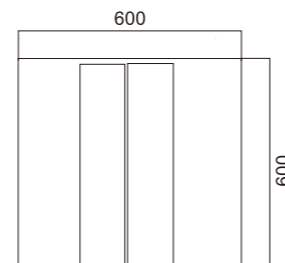

T8 Space Light Luminaires

T8太空燈盤

Series Type: SLP-0606

Features 產品特點 >>

- The chassis is made of high-quality steel, and the surface is treated by spray molding process
- The mask is made of Matt aluminum material, with deep arc design, good reflection effect and even and soft light
- The frame is made of high-quality cold-rolled steel plate, which is resistant to corrosion and rust after degreasing, rust prevention and electrostatic powder spraying
- Simple shape, strong visual impact
- Good anti rust and corrosion performance, not easy to wear, no discoloration, not easy to adhere to dust

- 底盤採用優質鋼材，表面採用噴塑工藝處理
- 面罩採用亞光鋁材料，深弧形設計，反光效果好，讓光線均勻柔和
- 邊框採用優質冷軋鋼板，經除油除鏽防油及靜電粉末噴塗處理，防腐耐鏽
- 造型簡潔，視覺衝擊效果強烈
- 防銹腐蝕效能好，不易磨損，不變色，不易粘附灰塵

(Unit : mm)

Specification 產品規格 >>

Model 型號	Size 尺寸 (mm)	Number Of Tube 燈管數量 (pcs)	Material 材料	IP Grade IP等級	Carton Size 外箱尺寸 (mm)	PCS / CTN 每箱數量 (pcs)
SLP-0606	600 * 600	3pcs*0.6m(2ft)	Cold-rolled steel	IP 20	63*63*30	2

- The product is a separate bracket, which can be equipped with LED tube as required
- Lamp light effect (lm/W), power (W), color rendering index (CRI), length, can be customized according to customer needs

- 底盤採用優質鋼材，表面採用噴塑工藝處理
- 面罩採用亞光鋁材料，深弧形設計，反光效果好，讓光線均勻柔和
- 邊框採用優質冷軋鋼板，經除油除鏽防油及靜電粉末噴塗處理，防腐耐鏽
- 造型簡潔，視覺衝擊效果強烈
- 防銹腐蝕效能好，不易磨損，不變色，不易粘附灰塵

(Unit : mm)

Specification 產品規格 >>

Model 型號	Size 尺寸 (mm)	Number Of Tube 燈管數量 (pcs)	Material 材料	IP Grade IP等級	Carton Size 外箱尺寸 (mm)	PCS / CTN 每箱數量 (pcs)
GLP-F0618	598*298*50	2pcs*0.6m(2ft)	Cold-rolled steel	IP 20	610*110*310	2
GLP-F0628	598*598*50	2pcs*1.2m(4ft)	Cold-rolled steel	IP 20	1220*110*310	2
GLP-F1236	1198*298*50	3pcs*0.6m(2ft)	Cold-rolled steel	IP 20	620*110*610	2
GLP-F1248	1198*598*50	3pcs*1.2m(4ft)	Cold-rolled steel	IP 20	1220*110*620	2