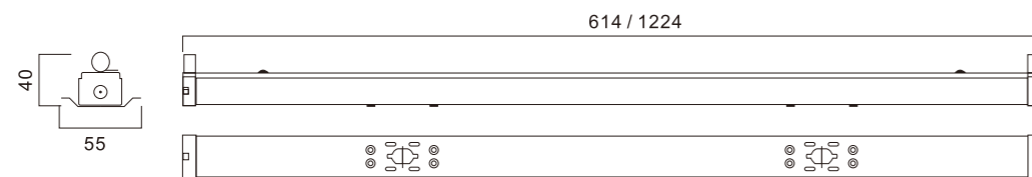

T8 Single Battens

T8單支架

Series Type: DBA-S-Y

Features 產品特點 >>

- The shell adopts arc surface streamline design, beautiful appearance, novel and unique;
- Using high-quality cold-rolled steel plate, electrostatic spraying treatment, durable;
- The lamp holder adopts a cut-in and rotating design, with tight contact, safe and reliable;
- Applicable places: homes, schools, offices, conference rooms, factories, etc.
- 外殼採用弧面流線設計, 造型美觀, 新穎獨特;
- 採用優質冷軋鋼板, 靜電噴塗處理, 經久耐用;
- 燈座採用切入旋轉式設計, 緊緩型接觸, 安全可靠;
- 適用場所: 家庭、學校、辦公室、會議室、工廠等。

(Unit: mm)

Specification 產品規格 >>

Model 型號	Size 尺寸 (mm)	Number Of Tube 燈管數量 (pcs)	Material 材料	IP Grade IP等級	Weight 重量 (kg)	Carton Size 外箱尺寸 (mm)	PCS / CTN 每箱數量 (pcs)
DBA-S0609-Y	614*58*48	1pcs*0.6m(2ft)	Aluminum	IP 20	0.55	64*20*20	8
DBA-S1218-Y	1224*58*48	1pcs*1.2m(4ft)	Aluminum	IP 20	1.15	124*20*20	8

- The product is a separate bracket, which can be equipped with LED tube as required
- Lamp light effect (lm/W), power (W), color rendering index (CRI), length, can be customized according to customer needs

(Unit: mm)

Specification 產品規格 >>

Model 型號	Size 尺寸 (mm)	Number Of Tube 燈管數量 (pcs)	Material 材料	IP Grade IP等級	Weight 重量 (kg)	Carton Size 外箱尺寸 (mm)	PCS / CTN 每箱數量 (pcs)
DBA-S50609-Y	580*40*33	1pcs*0.6m(2ft)	Aluminum	IP 20	0.5	60*45*38	8
DBA-S51218-Y	1180*40*33	1pcs*1.2m(4ft)	Aluminum	IP 20	1	120*45*38	8
DBA-S51520-Y	1480*40*33	1pcs*1.5m(5ft)	Aluminum	IP 20	1.5	150*45*38	8