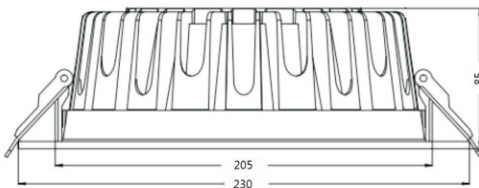

8inch LED Down Light

Model : DL-0820-R108B

Features:

- Designed for commercial & residential usages in recess space
- High Light Efficacy : 100lm/W
- Low Heat generation
- Uniform light emission
- Mat white outer frame blend into any interior
- Compatible in use with most emergency battery brand

Model:DL-0820-R108B

Standard

Outer Diameter	Ø230mm
Hole Diameter	Ø205mm
Height	85mm
Voltage (V)	AC85-265V
Beam Angle	90 degree
Color Temp	2700K~6500K
CRI	>80
Luminous Efficacy	100 lm/W
Luminous Flux(lm)	2000lm
Power Factor	> 0.92
Power (W)	20W
Material	AL 6063
Life Span (Hrs)	up to 50,000
Operating Temperature	-20°C~45°C